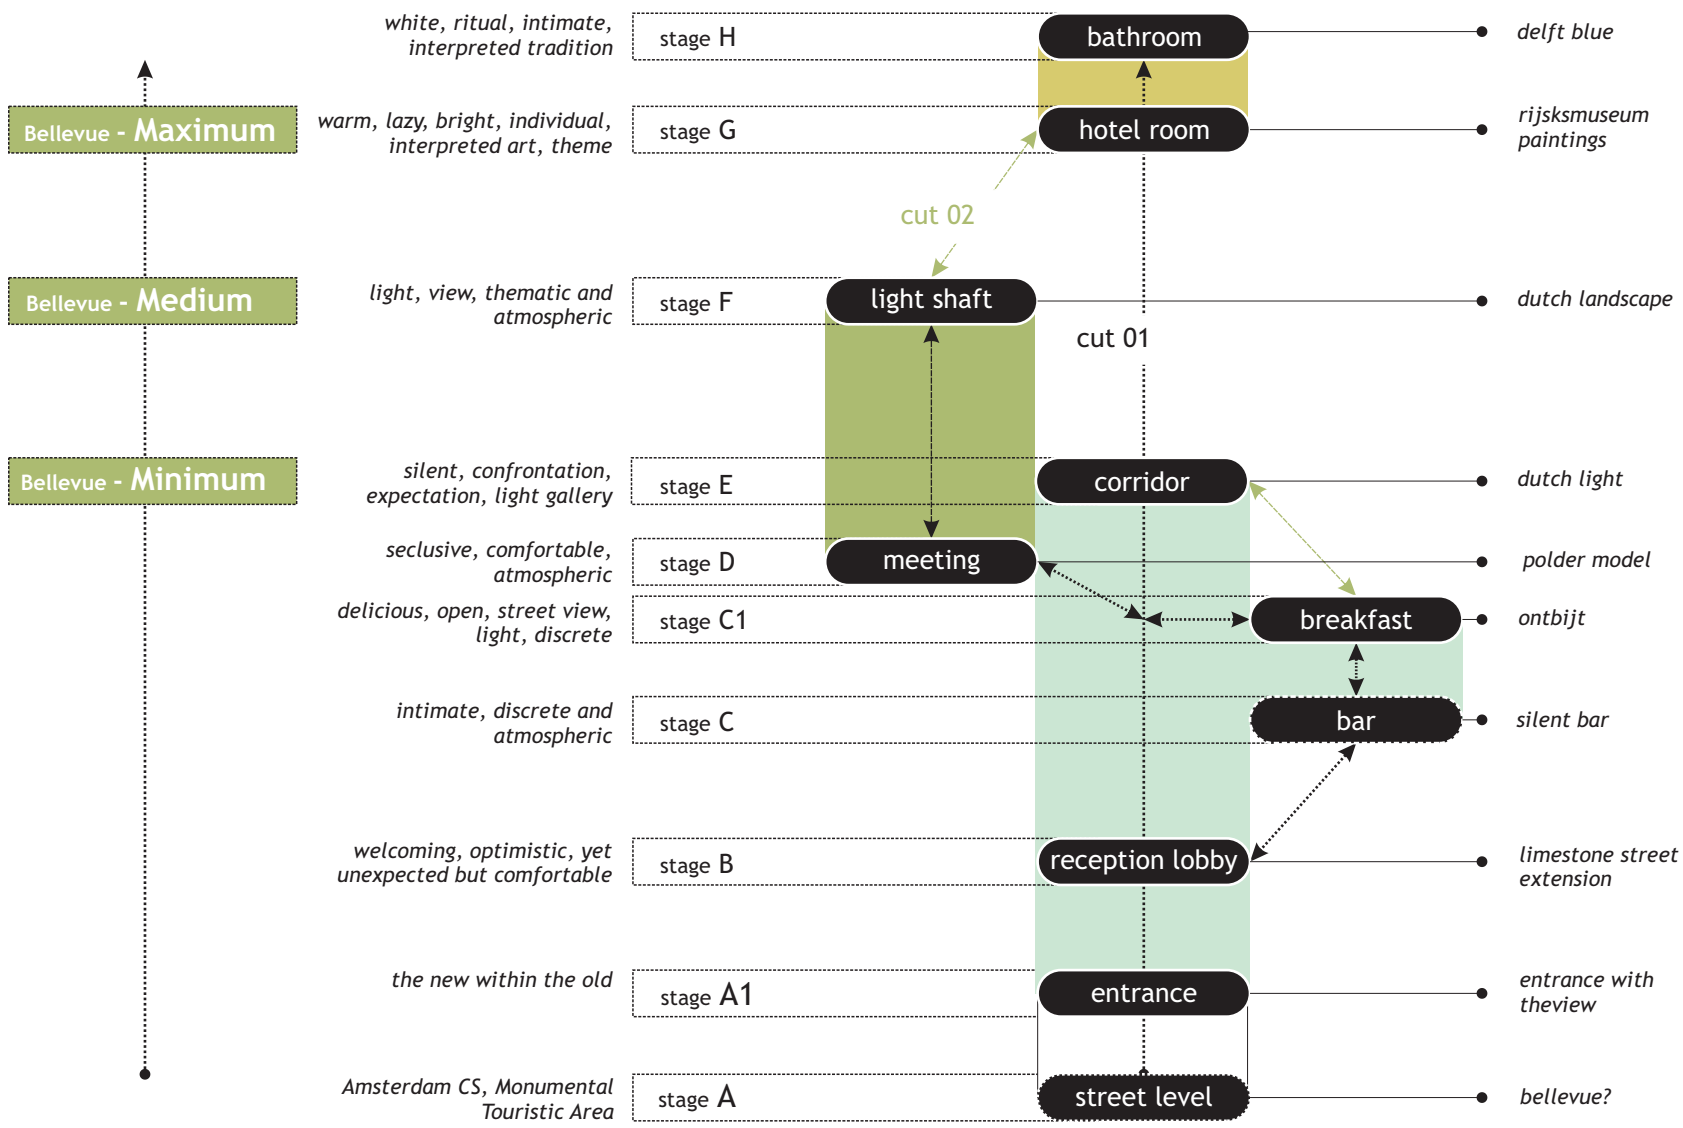

intensity	mood	script	scene	theme
-----------	------	--------	-------	-------

- private - secluded
- public/private semi-secluded
- public - exposed